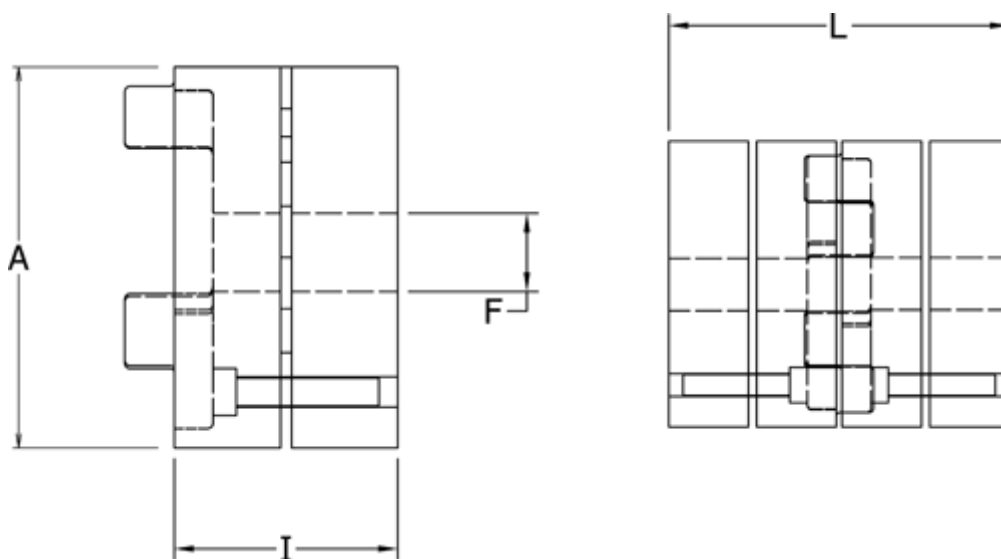

Data Sheet

Article number: 3335028A010

Description: Conical Clamping Klonex ES 28/38
ALU Aluminium, Bore 10H7 mm

Measures

A = 65
F = 10
I = 35.0
L = 90
t = M5